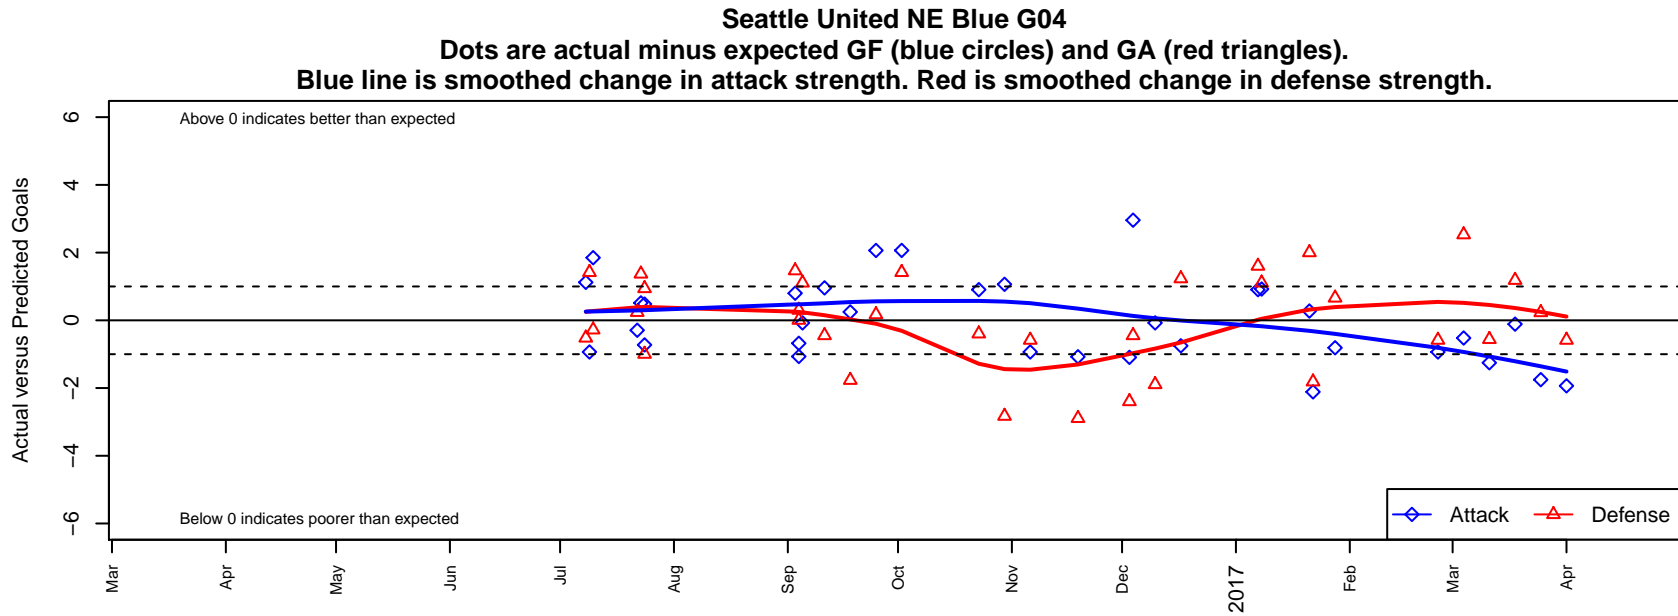

## Seattle United NE Blue G04

Seattle United Regional  
 Seattle, WA  
 G04 total strength=732  
 attack=0.87 defense=0.72  
 fall league = NPSL Div 2 (04) U13  
 spr league = Spr NPSL (04) Div 2 U13

alt names used:  
 Seattle United G04 NE Blue  
 Seattle United G04 NE Blue  
 Seattle United NE G04 Blue  
 SU Northeast G04 Blue  
 Seattle United NE G04 Blue  
 Seattle United NE G04 Blue

**attack and defense variance (black dot)  
relative to other teams  
and top 10 in region**

**attack and defense rating  
relative to others at age  
and all opponents in last 13 months**

**Performance relative to 13 month average**