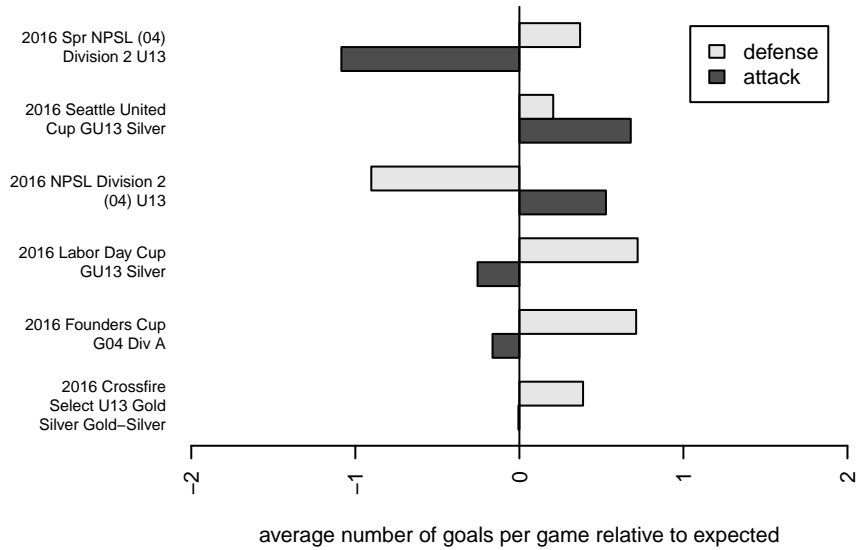

## Seattle United NE Blue G04

Seattle United Regional  
 Seattle, WA  
 G04 total strength=732  
 attack=0.87 defense=0.72  
 fall league = NPSL Div 2 (04) U13  
 spr league = Spr NPSL (04) Div 2 U13

alt names used:  
 Seattle United G04 NE Blue  
 Seattle United G04 NE Blue  
 Seattle United NE G04 Blue  
 SU Northeast G04 Blue  
 Seattle United NE G04 Blue  
 Seattle United NE G04 Blue

Venues played:  
 2016 Seattle United Cup GU13 Silver  
 2016 Crossfire Select U13 Gold Silver Gold-Sil  
 2016 Labor Day Cup GU13 Silver  
 2016 NPSL Division 2 (04) U13  
 2016 Founders Cup G04 Div A  
 2016 Spr NPSL (04) Division 2 U13

**attack and defense variance (black dot)  
relative to other teams  
and top 10 in region**

**attack and defense rating  
relative to others at age  
and all opponents in last 13 months**

**Performance relative to 13 month average**