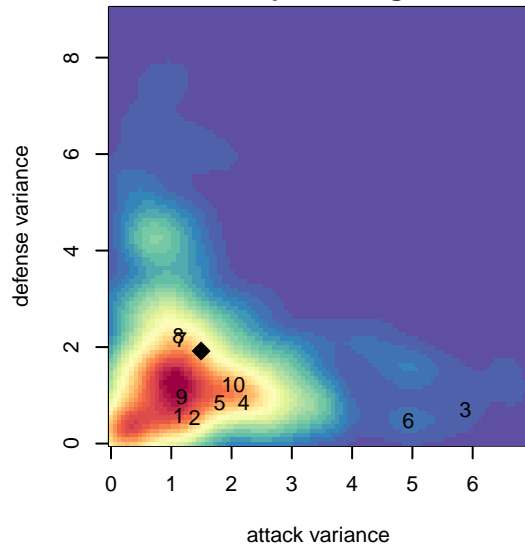

## Seattle United NE Blue G04

Seattle United Regional  
 Seattle, WA  
 G04 total strength=732  
 attack=0.87 defense=0.72  
 fall league = NPSL Div 2 (04) U13  
 spr league = Spr NPSL (04) Div 2 U13

alt names used:  
 Seattle United G04 NE Blue  
 Seattle United G04 NE Blue  
 Seattle United NE G04 Blue  
 SU Northeast G04 Blue  
 Seattle United NE G04 Blue  
 Seattle United NE G04 Blue

**attack and defense variance (black dot)  
relative to other teams  
and top 10 in region**

**attack and defense rating  
relative to others at age  
and all opponents in last 13 months**

**Performance relative to 13 month average**