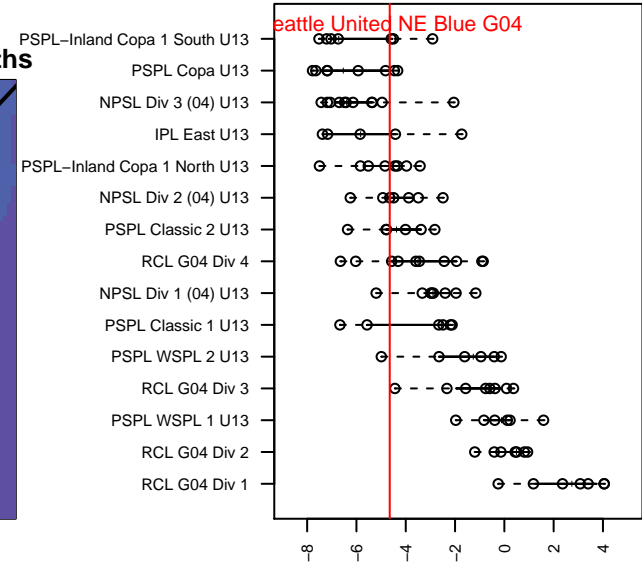

## Seattle United NE Blue G04

Seattle United Regional  
 Seattle, WA  
 G04 total strength=732  
 attack=0.87 defense=0.72  
 fall league = NPSL Div 2 (04) U13  
 spr league = Spr NPSL (04) Div 2 U13

alt names used:  
 Seattle United G04 NE Blue  
 Seattle United G04 NE Blue  
 Seattle United NE G04 Blue  
 SU Northeast G04 Blue  
 Seattle United NE G04 Blue  
 Seattle United NE G04 Blue

Venues played:  
 2016 Seattle United Cup GU13 Silver  
 2016 Crossfire Select U13 Gold Silver Gold-Sil  
 2016 Labor Day Cup GU13 Silver  
 2016 NPSL Division 2 (04) U13  
 2016 Founders Cup G04 Div A  
 2016 Spr NPSL (04) Division 2 U13

**attack and defense variance (black dot)  
relative to other teams  
and top 10 in region**

**attack and defense rating  
relative to others at age  
and all opponents in last 13 months**

**Performance relative to 13 month average**