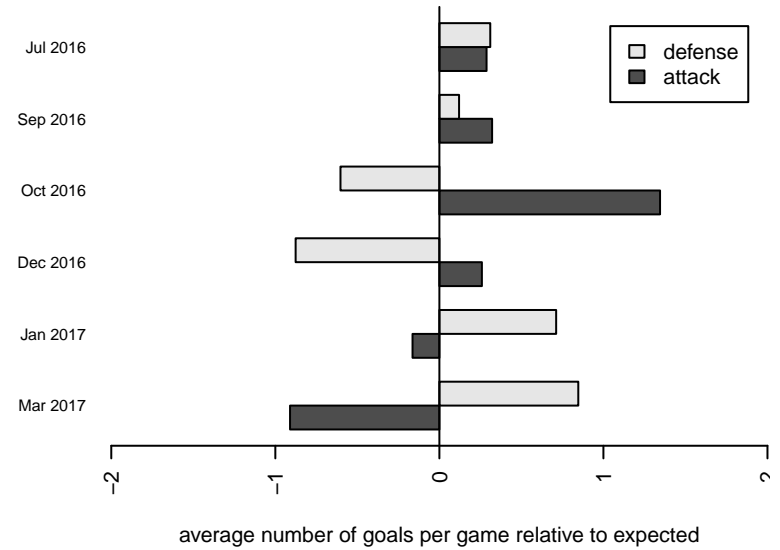

Performance relative to 13 month average